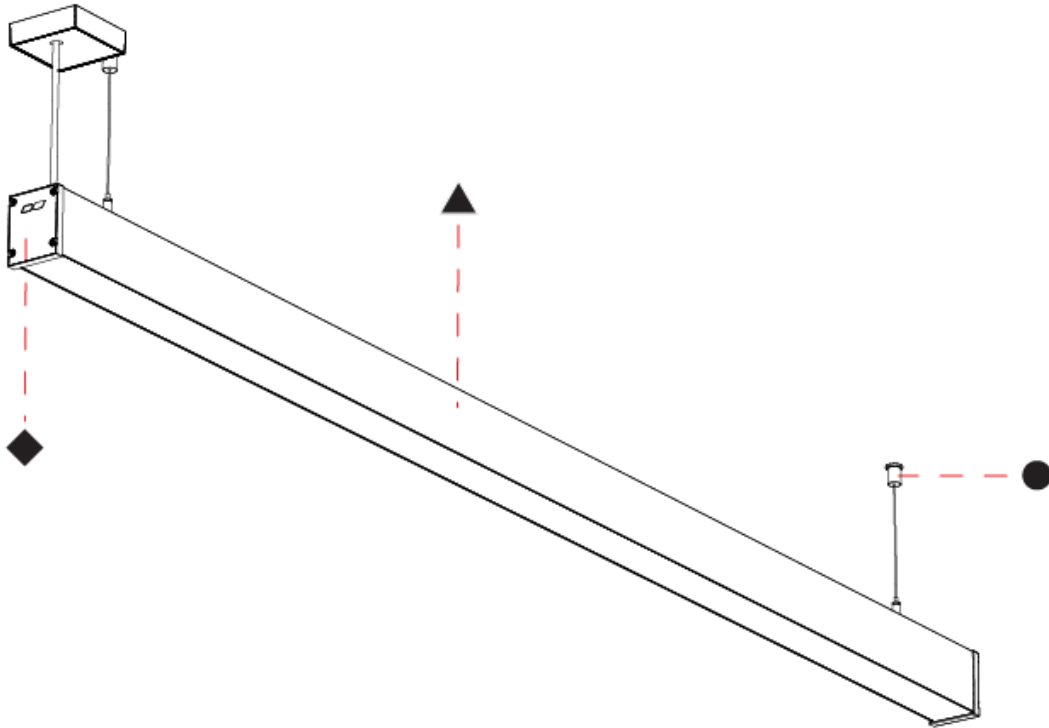

SLIDER STRAIGHT IP54 SUSPENSION

A300933-

PROJECT _____

TYPE _____

SPECIFIER _____

QUANTITY _____

DATE _____

A