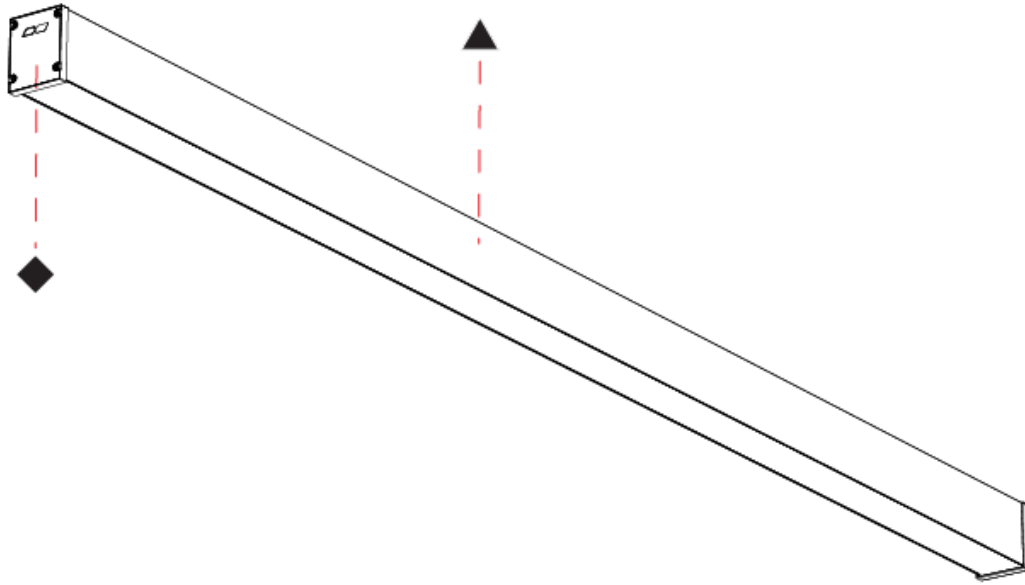

SLIDER STRAIGHT IP54 SURFACE

A3D389-

PROJECT

TYPE

SPECIFIER

QUANTITY

DATE

PROJECT	
TYPE	
SPECIFIER	
QUANTITY	
DATE	