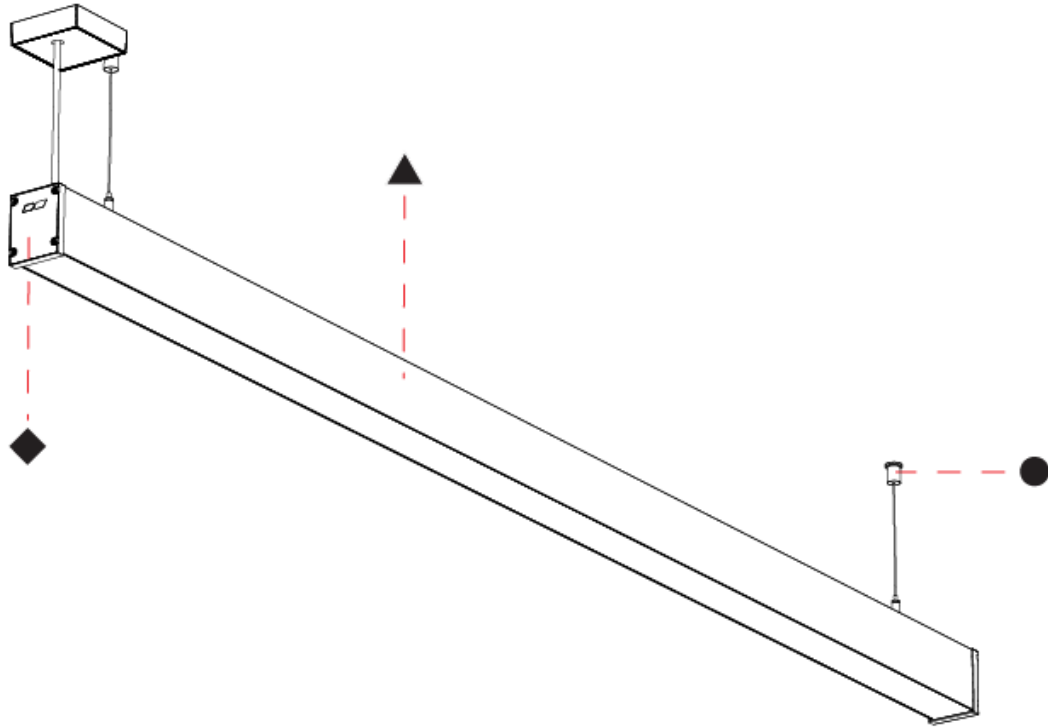

SLIDER STRAIGHT IP54 SUSPENSION

A300937-

PROJECT	_____
TYPE	_____
SPECIFIER	_____
QUANTITY	_____
DATE	_____

A