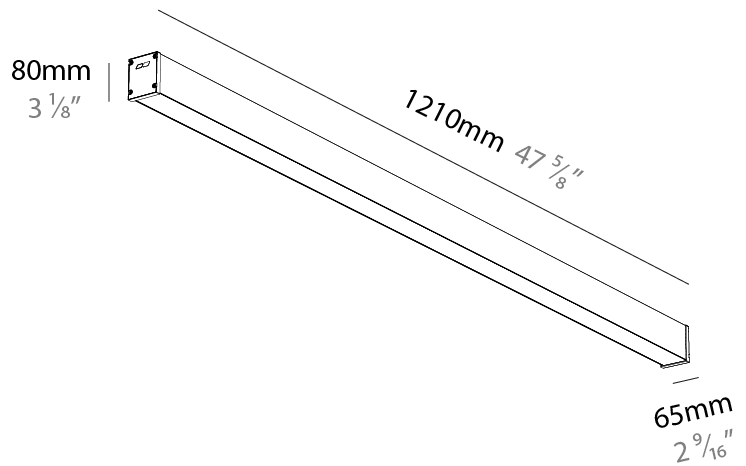

GENERAL

Series: Slider Straight IP54
Partner: Prolicht
Division: Architectural
Installation: Surface
Product Type: Linear Profiles
Mounting Location: Ceiling
Light Distribution: Direct

PHYSICAL

Shape: Rectangle
Length (mm): 1210
Length (in): 47 5/8
Width (mm): 65
Width (in): 2 9/16
Height (mm): 80
Height (in): 3 1/8
Weight (kg): 1.660

Diffuser: [Diffuser - Opal](#), [Micro-prism](#), [Clear Micro-prism](#), [Glare Control](#), [Wallwasher Right](#), [Wallwasher Left](#), [Wallwash Double Asymmetric](#)

Fixture Finish: [SSR / BKV / CWI / CRY / HAB / UFT / ITA / RUA / FTG / MYG / LOD / PUS / FRO / FUP / KIA / POP / BLS / SPG / MEY / GOH / CHC / COM / ABZ / JAG / OBR / MOS / ROR](#)

Fixture Material: Aluminum Die Cast

ELECTRICAL

Lamp Type: LED (Zhaga Standard)
Input Wattage (W): 26
Total Output Wattage (W): 23.7
Dimming: Non-Dimmable
Driver Included: No
Driver Location: Remote
Driver Type: Constant Current - Universal
Driver Class: Class 2
Input Voltage (V): 120
Constant Current (mA): 300mA
Upon Request: DALI Dimming, MATTER Dimming

LED

Color Temperature (°K): 2700 / 3000 / 3500 / 4000
Max. Delivered Lumen (lm): 2657 - 3694
Nominal Lumen (lm): 4100 - 4280
CRI: >90 CRI
Lamp Life (hrs): 50000

OPTICAL

RATINGS AND CERTIFICATIONS

Certified By: Certified for North American Standards
IP rating: IP54